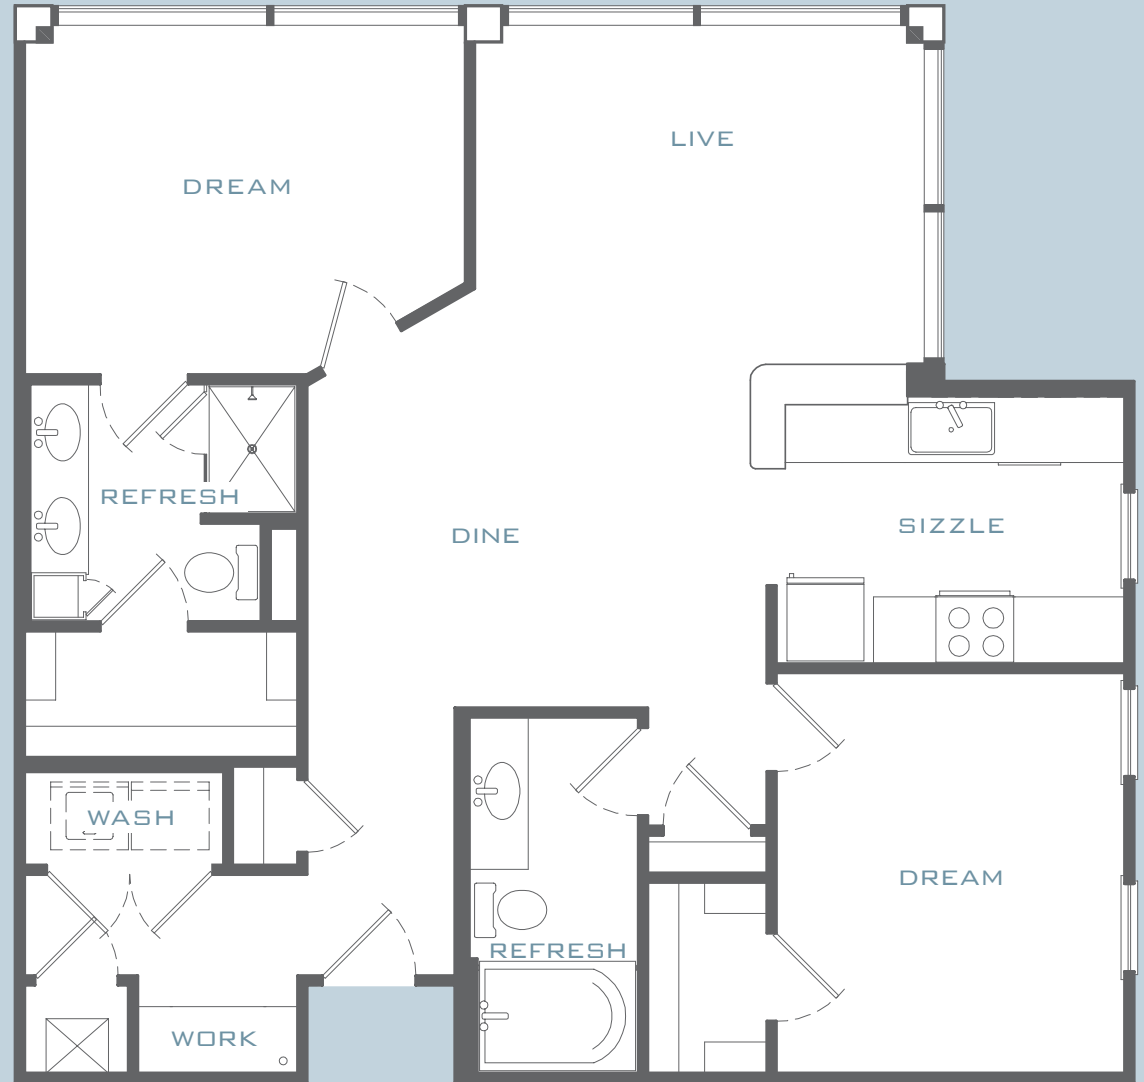

SteelTen

2 BED | 2 BATH | 1,136 SQ. FT.

Oral representations cannot be relied upon to correctly state the representations of the developer. For correct representations, make reference to the documents required by section 718.503 Florida Statutes, to be furnished by a developer to a buyer or lessee. All dimensions are approximate, and all floorplans and development plans are subject to change.