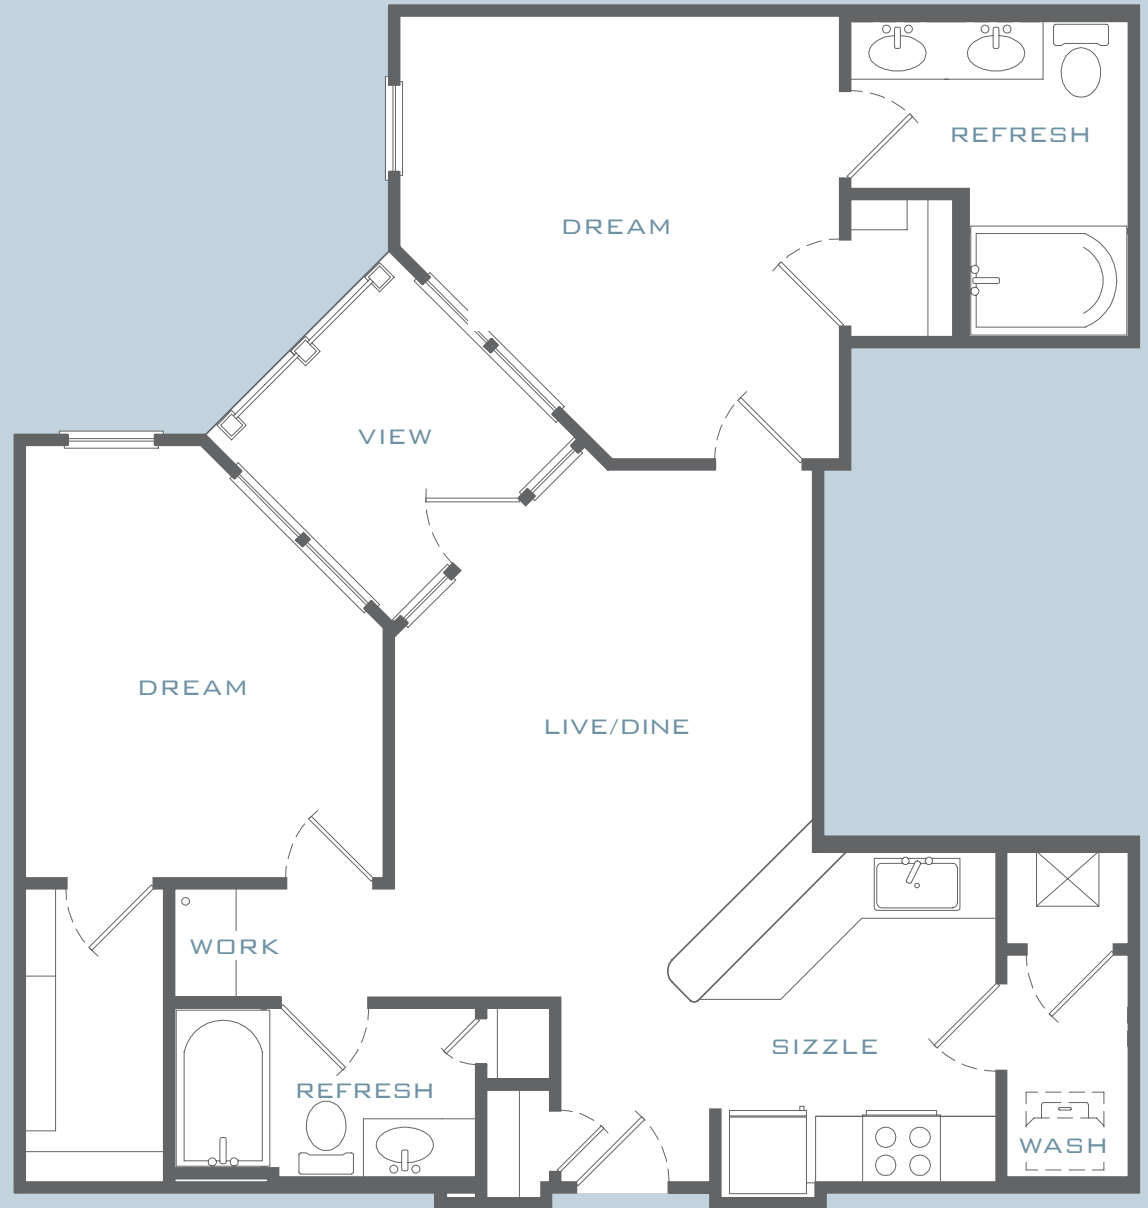

SteelSix

2 BED | 2 BATH | 1,068 SQ. FT.

Oral representations cannot be relied upon to correctly state the representations of the developer. For correct representations, make reference to the documents required by section 718.503 Florida Statutes, to be furnished by a developer to a buyer or lessee. All dimensions are approximate, and all floorplans and development plans are subject to change.