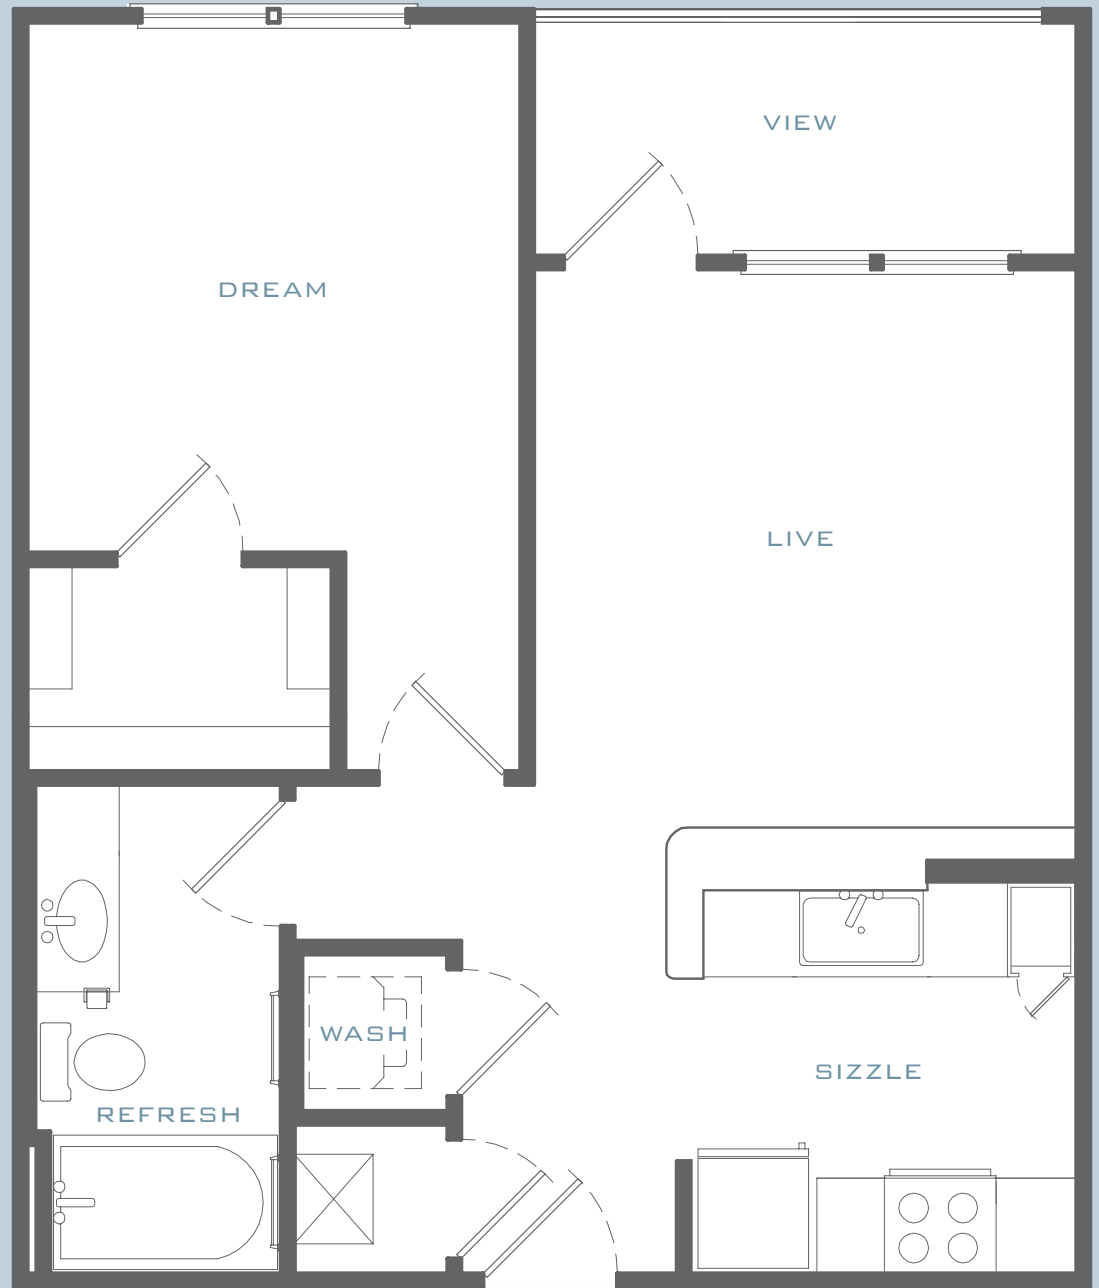

# SteelOne

1 BED | 1 BATH | 683 SQ. FT.

Oral representations cannot be relied upon to correctly state the representations of the developer. For correct representations, make reference to the documents required by section 718.503 Florida Statutes, to be furnished by a developer to a buyer or lessee. All dimensions are approximate, and all floorplans and development plans are subject to change.