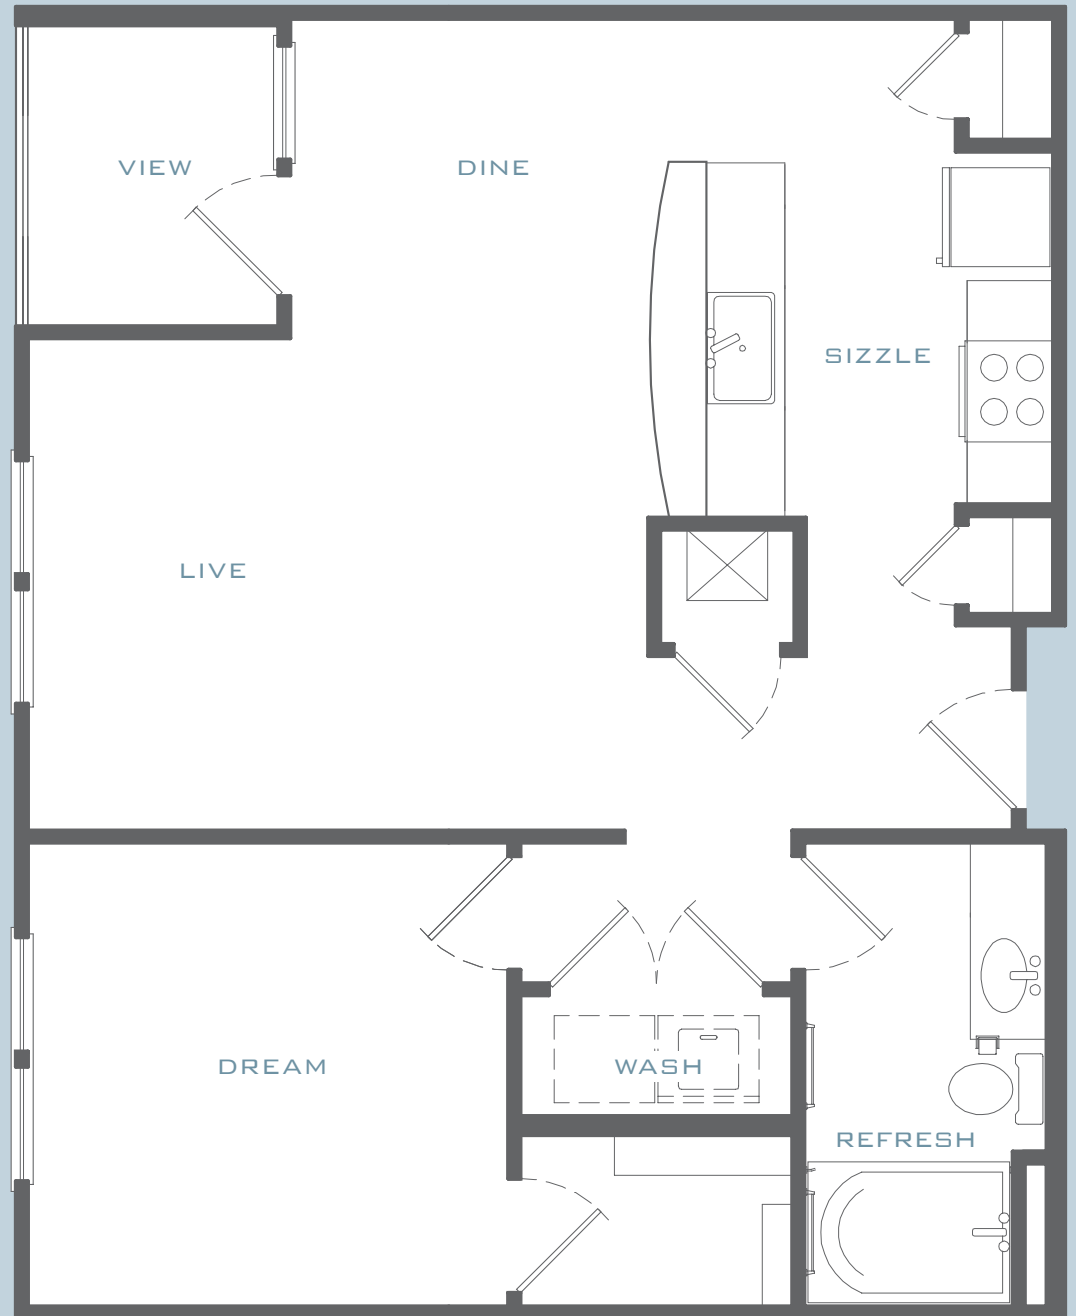

SteelFour

1 BED | 1 BATH | 839 SQ. FT.

Oral representations cannot be relied upon to correctly state the representations of the developer. For correct representations, make reference to the documents required by section 718.503 Florida Statutes, to be furnished by a developer to a buyer or lessee. All dimensions are approximate, and all floorplans and development plans are subject to change.