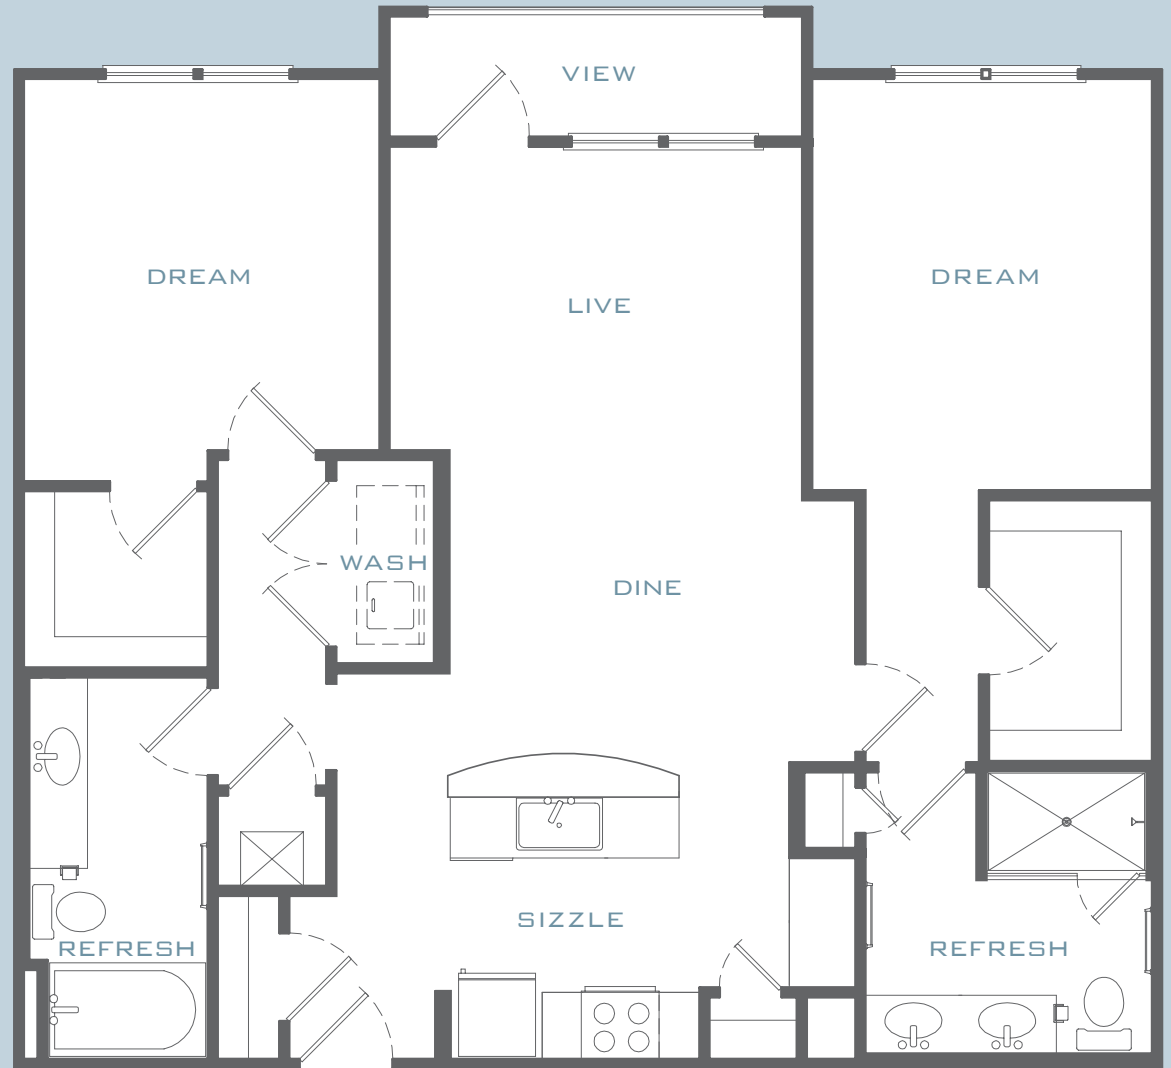

SteelEight

2 BED | 2 BATH | 1,203 SQ. FT.

Oral representations cannot be relied upon to correctly state the representations of the developer. For correct representations, make reference to the documents required by section 718.503 Florida Statutes, to be furnished by a developer to a buyer or lessee. All dimensions are approximate, and all floorplans and development plans are subject to change.